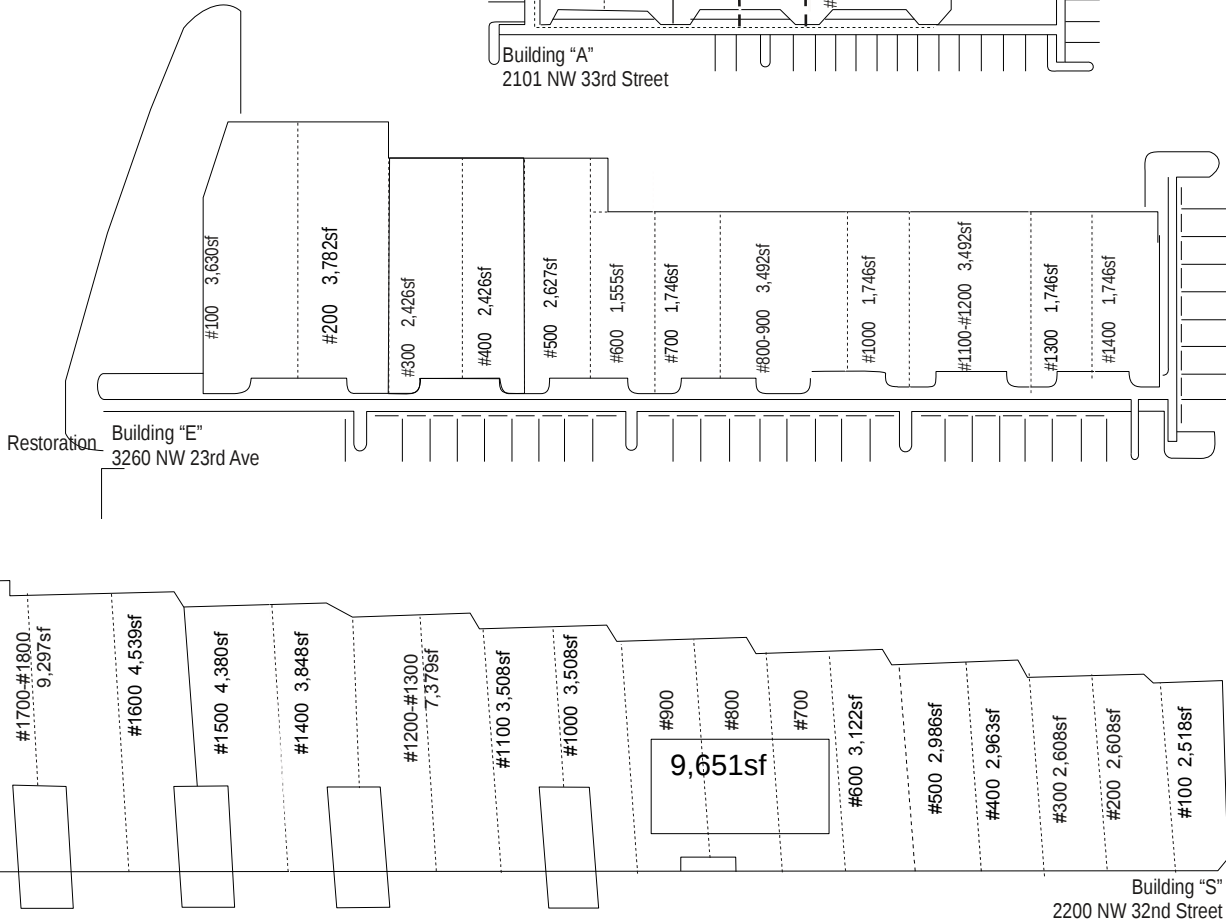

Building "F"
3301 NW 22 Terrace

Building "O"
3250 NW 23rd Ave

Building "P"
3200 NW 23rd Ave

Restoration Building "E"
3260 NW 23rd Ave

Building "S"
2200 NW 32nd Street

Building "B"
3350 NW 22 Terrace

Building "A"
2101 NW 33rd Street

BUILDING B

BUILDING A