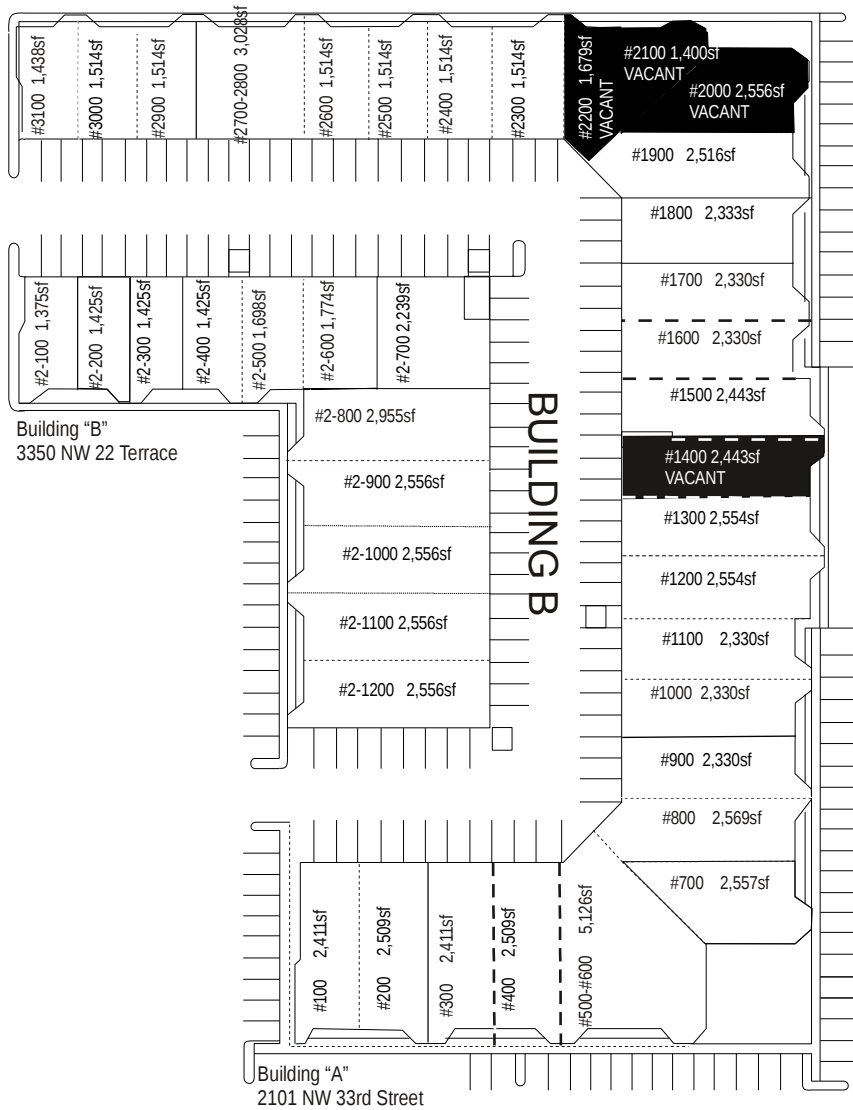

Building "F"
3301 NW 22 Terrace

Building "O"
3250 NW 23rd Ave

Building "P"
3200 NW 23rd Ave

Restoration Building "E"
3260 NW 23rd Ave

Building "S"
2200 NW 32nd Street

Building "B"
3350 NW 22 Terrace

Building "A"
2101 NW 33rd Street

BUILDING B

BUILDING A