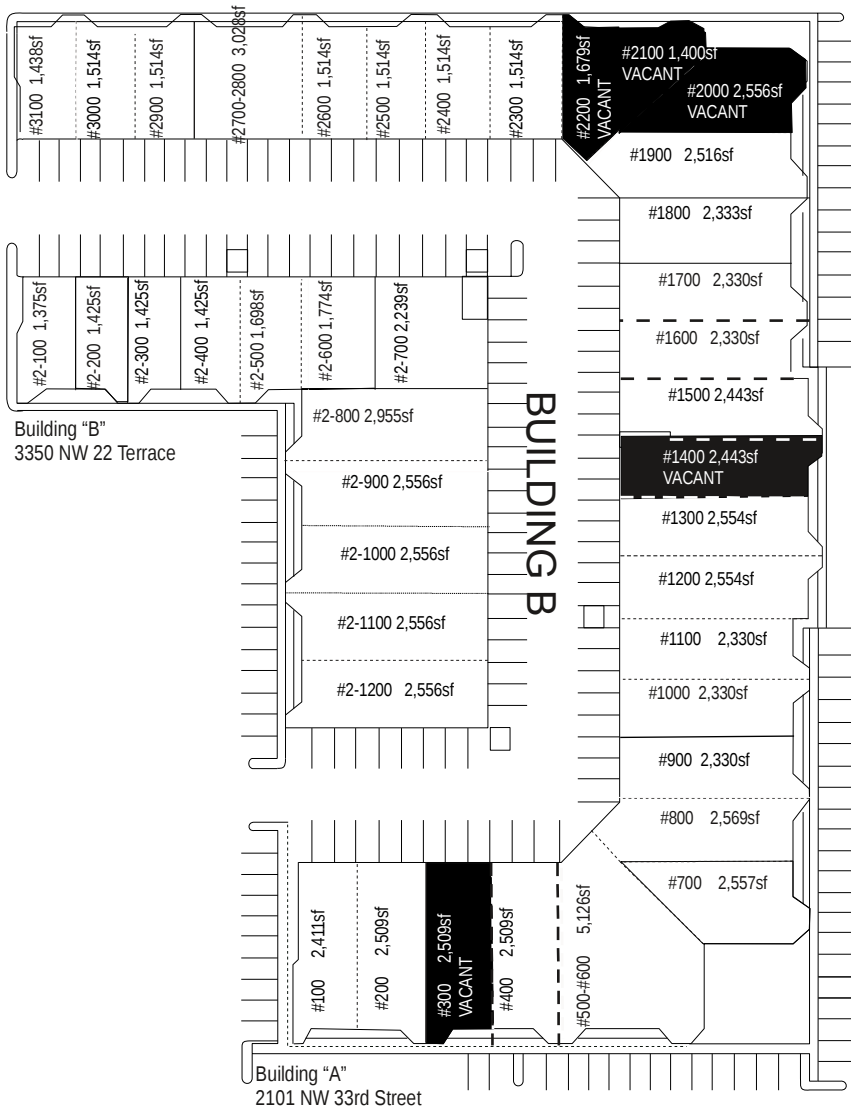

Building "F"  
3301 NW 22 Terrace

Building "P"  
3200 NW 23rd Ave

Building "S"  
2200 NW 32nd Street