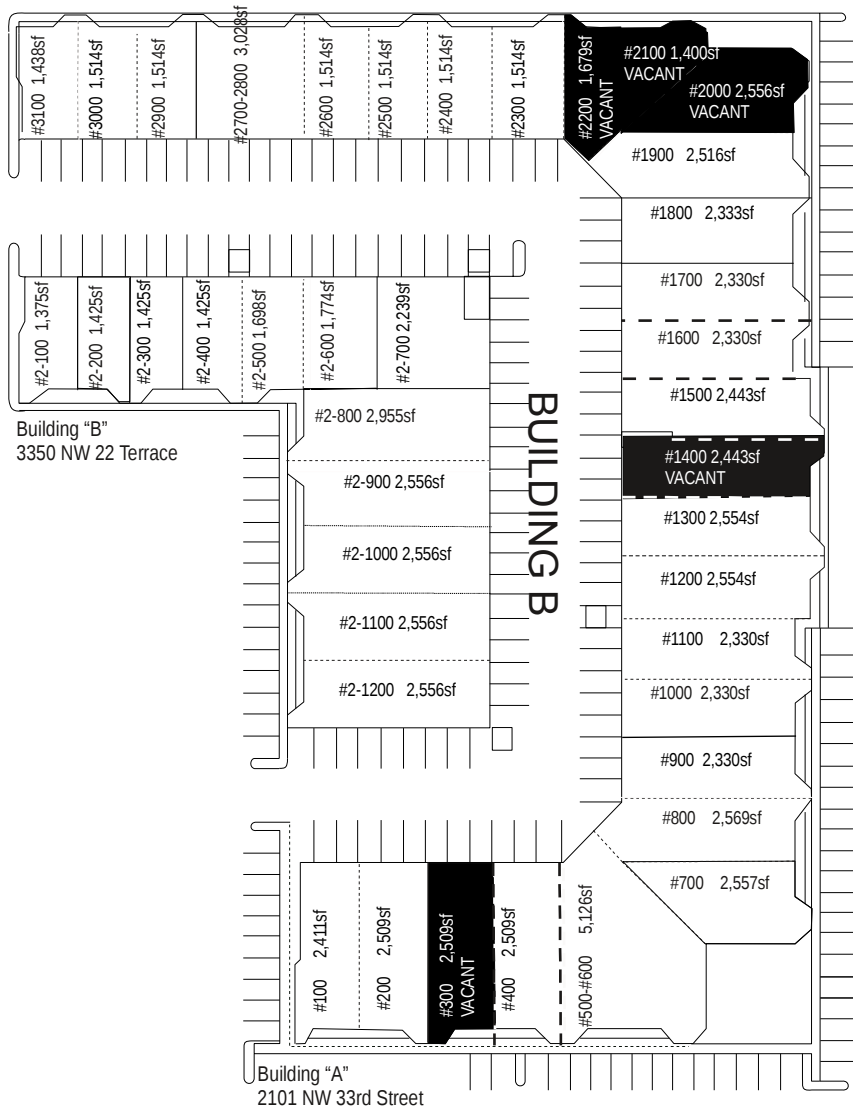

Building "F"
3301 NW 22 Terrace

Building "P"
3200 NW 23rd Ave

Building "S"
2200 NW 32nd Street